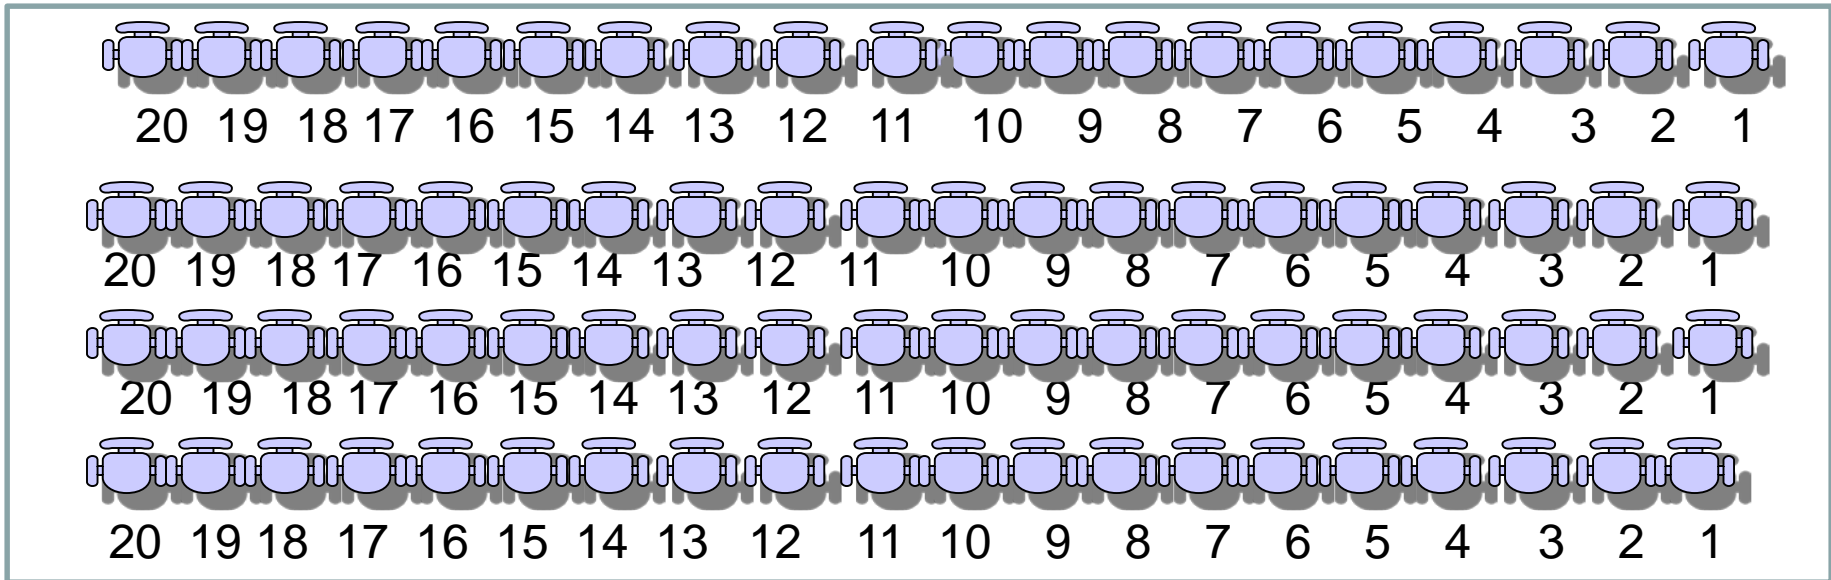

Veterans Day 2017

Section B - Row 1, 2, 3 & 4

- | <u>Row 1</u> | <u>Row 2</u> | <u>Row 3</u> | <u>Row 4</u> |
|---------------------------------|---------------------------------|---------------------------------|---------------------------------|
| 1. Representative Jung Hoon Kim | 1. Korean War Veteran & Family | 1. Korean War Veteran & Family | 1. Korean War Veteran & Family |
| 2. Honorable Tae Sik Lee | 2. Korean War Veteran & Family | 2. Korean War Veteran & Family | 2. Korean War Veteran & Family |
| 3. Mr. Linus Lee | 3. Korean War Veteran & Family | 3. Korean War Veteran & Family | 3. Korean War Veteran & Family |
| 4. Director Paul Cunningham | 4. Korean War Veteran & Family | 4. Korean War Veteran & Family | 4. Korean War Veteran & Family |
| 5. Mrs. Ruth Cunningham | 5. Korean War Veteran & Family | 5. Korean War Veteran & Family | 5. Korean War Veteran & Family |
| 6. Director Narce Caliva | 6. Korean War Veteran & Family | 6. Korean War Veteran & Family | 6. Korean War Veteran & Family |
| 7. Director T.L. Whitmore | 7. Korean War Veteran & Family | 7. Korean War Veteran & Family | 7. Korean War Veteran & Family |
| 8. Commander Edward Brooks | 8. Korean War Veteran & Family | 8. Korean War Veteran & Family | 8. Korean War Veteran & Family |
| 9. Director Bill Lack | 9. Korean War Veteran & Family | 9. Korean War Veteran & Family | 9. Korean War Veteran & Family |
| 10. Director Dave Clark | 10. Korean War Veteran & Family | 10. Korean War Veteran & Family | 10. Korean War Veteran & Family |
| 11. Mrs. Dave Clark | 11. Korean War Veteran & Family | 11. Korean War Veteran & Family | 11. Korean War Veteran & Family |
| 12. Director Thomas Kim – KWVMF | 12. Korean War Veteran & Family | 12. Korean War Veteran & Family | 12. Korean War Veteran & Family |
| 13. Director Bill Alli – KWVMF | 13. Korean War Veteran & Family | 13. Korean War Veteran & Family | 13. Korean War Veteran & Family |
| 14. Mrs. Freda Alli | 14. Korean War Veteran & Family | 14. Korean War Veteran & Family | 14. Korean War Veteran & Family |
| 15. Mr. Sam Fielder | 15. Korean War Veteran & Family | 15. Korean War Veteran & Family | 15. Korean War Veteran & Family |
| 16. Ms. Denise Ganulin | 16. Korean War Veteran & Family | 16. Korean War Veteran & Family | 16. Korean War Veteran & Family |
| 17. Mr. Gary Erickson | 17. Korean War Veteran & Family | 17. Korean War Veteran & Family | 17. Korean War Veteran & Family |
| 18. MSG Antonio Guiliano | 18. Korean War Veteran & Family | 18. Korean War Veteran & Family | 18. Korean War Veteran & Family |
| | 19. Korean War Veteran & Family | 19. Korean War Veteran & Family | 19. Korean War Veteran & Family |
| | 20. Korean War Veteran & Family | 20. Korean War Veteran & Family | 20. Korean War Veteran & Family |